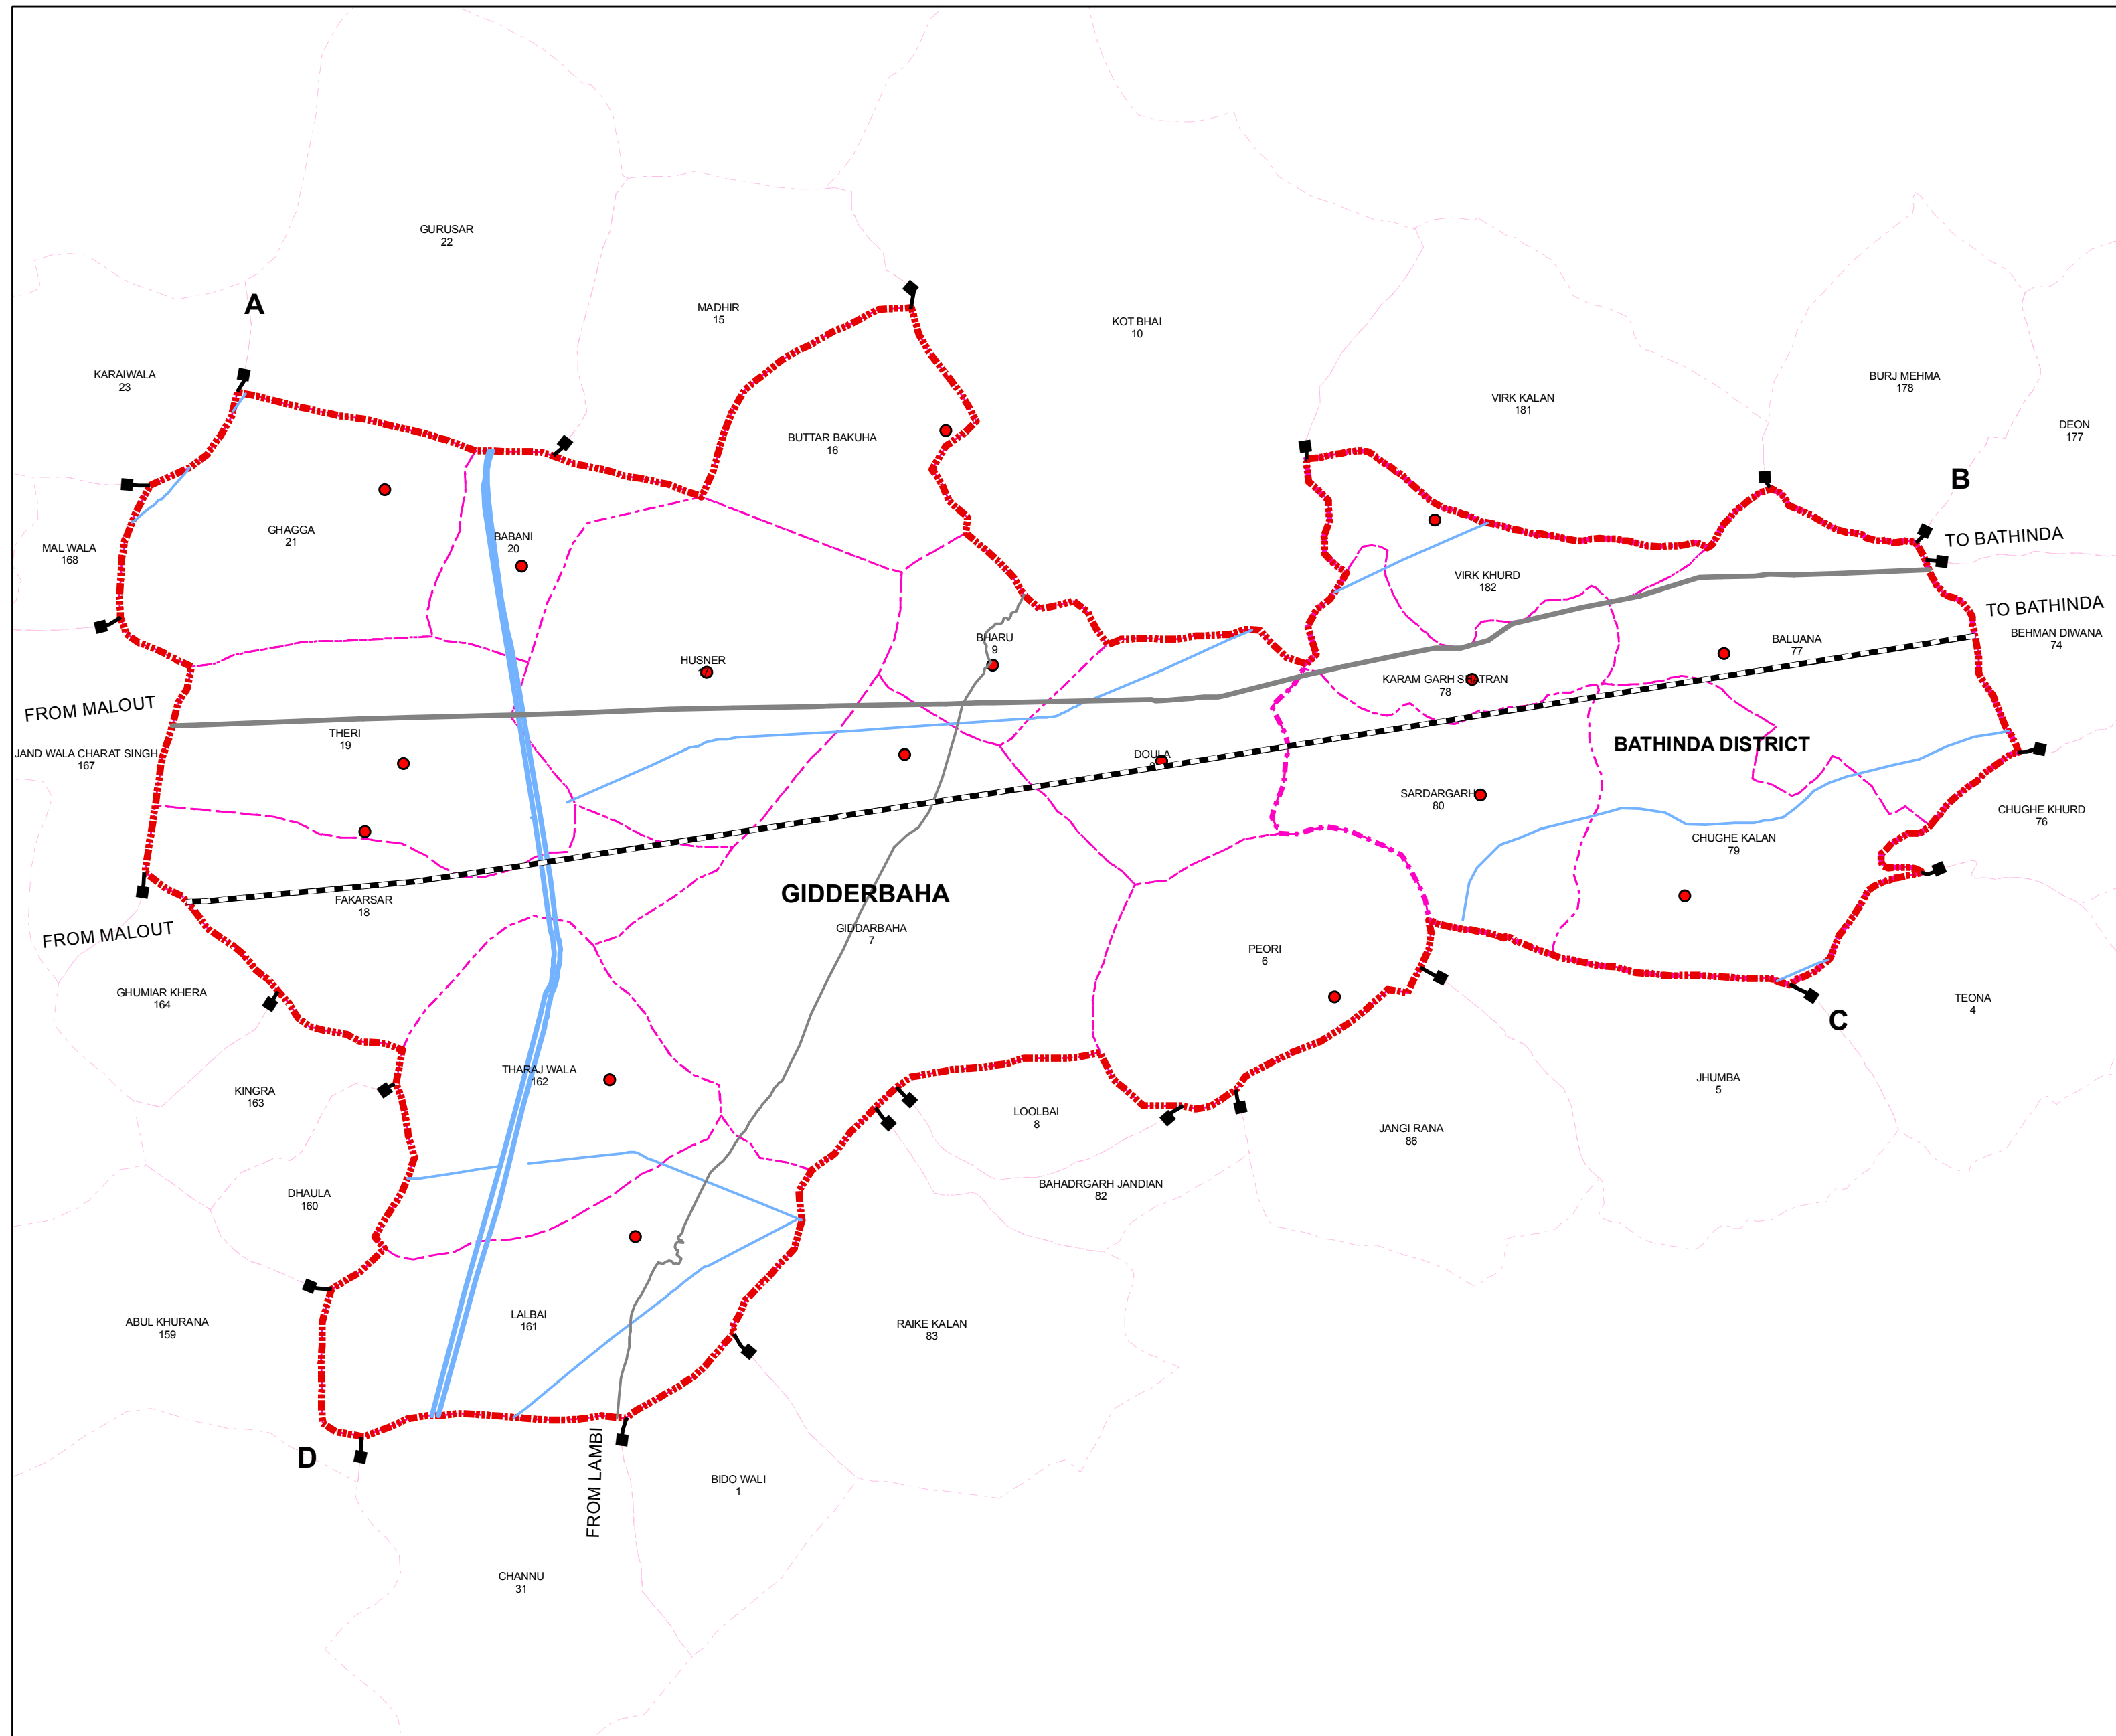

Detail of Towns/Village Falling in Local Planning Area-Gidderbaha

Sr.	Name of Settlement	Hadbast Number	Area in Hectares	Population 2001	Remarks
1.	Gidderbaha (M.C.)	---	825	36598	Falls in District Muktsar
2.	Gidderbaha (Rural)	7	3011	*	do
3.	Husner	17	2079	4845	do
4.	Bharu	9	769	2523	do
5.	Doula	8	1130	2951	do
6.	Ghagga	21	1284	2982	do
7.	Babani	20	545	1162	do
8.	Theri	19	1725	2919	do
9.	Fakarsar	18	1562	3137	do
10.	Tharaj Wala	162	1399	3933	do
11.	Lalbai	161	1866	4425	do
12.	Peori	6	1331	3659	do
13.	Buttar Bakuha	16	966	1985	do
14.	Virk Khurd	182	720	1850	Falls in District Bathinda
15.	Karamgarh Sattran	78	478	1371	do
16.	Sardargarh	80	989	2109	do
17.	Baluana	77	1798	4449	do
18.	Chughe Kalan	79	1847	3734	do
		Total	29122	96269	

*Abadi of village Gidderbaha falls in M.C

District Town Planner,
Faridkot

GIDDERBAHA

LEGEND

-  LOCAL PLANNING AREA BOUNDARY
-  MUNICIPAL LIMIT
-  VILLAGE BOUNDARY / HADBAST NOS
-  SETTLEMENT / URBAN AREAS
-  ROADS
-  RAILWAY LINE
-  RIVERS / DRAINS / CANALS
-  SEHADA

NOTE : VILLAGE BOUNDARIES AS PER LAND RECORDS

SCALE: 1:75,000

DEPTT. OF TOWN AND COUNTRY PLANNING, PUNJAB
OFFICE OF DISTRICT TOWN PLANNER, FARIDKOT

DRAWING NO.D.T.P.(FDK) 362/2010

DATED: 4/5/2010

DIST. TOWN PLANNER
FARIDKOT