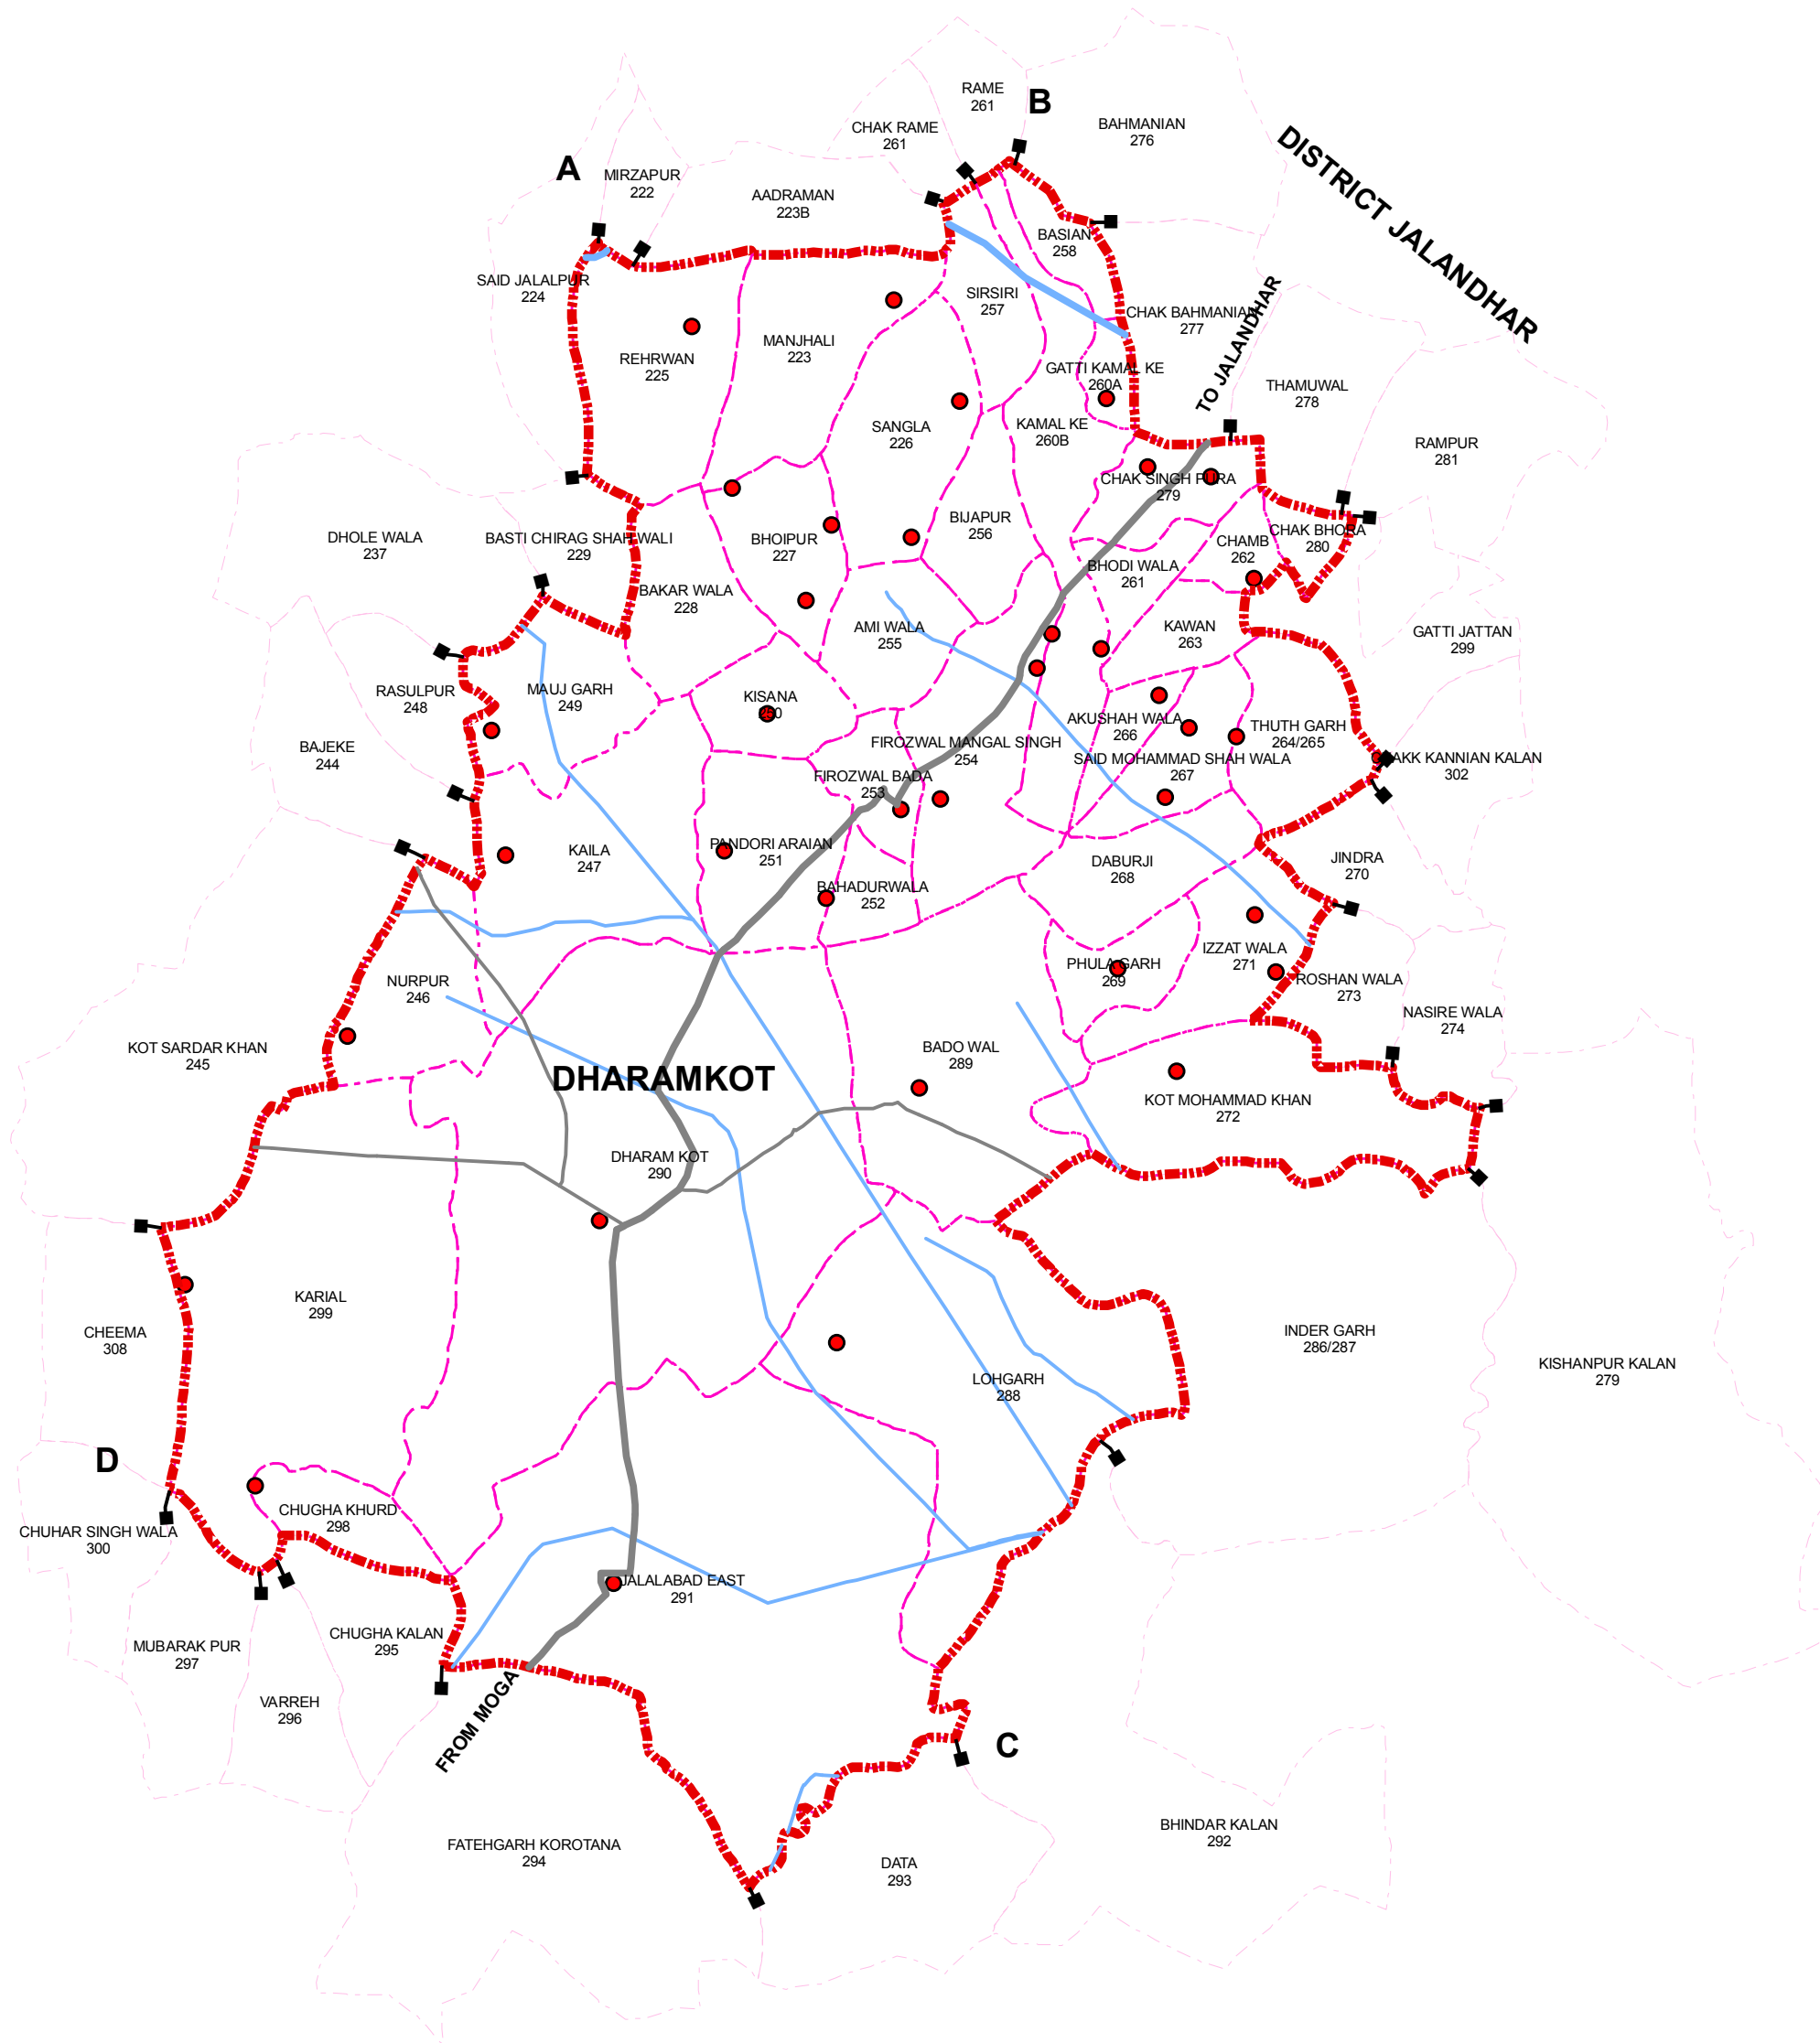

Detail of Towns/Villages Falling in Local Planning Area-Dharamkot

Sr.	Name of Settlement	Hadbast Number	Area in Hectares	Population 2001	Remarks
1.	Dharamkot (M.C.)	290	2134	15399	
2.	Karyal	299	1191	4380	
3.	Chugha Kalan	298	132	465	
4.	Jalalabad	291	2117	7122	
5.	Lohgarh	288	1208	2900	
6.	Nurpur Haqiman	246	367	2178	
7.	Kaila	247	429	1820	
8.	Pandori Araian	251	514	1564	
9.	Maujgarh	249	276	966	
10.	Kisana	250	64	165	
11.	Firozewal Bada	253	309	1322	
12.	Firozewal Mangal Singh	254	253	613	
13.	Aminwala	255	324	1173	
14.	Bhoepur	227	260	796	
15.	Baqarwala	228	273	800	
16.	Bijapur	256	167	229	
17.	Kamal Ke	259/260	472	1181	
18.	Gatti Kamal Ke	260	81	469	
19.	Bassian	258	100	49	
20.	Sirsari	257	120	248	
21.	Sangla	226	320	875	
22.	Manjhli	223	105	402	
23.	Rehrwan	225	357	1653	
24.	Chak Singh Pura	289	194	443	
25.	Chak Bhaura	280	102	49	
26.	Chamb	262	108	227	
27.	Bhodi wala	261	182	542	
28.	Kawan	263	153	349	
29.	Thuthgarh	264/265	258	1038	
30.	Akushah Wala	266	45	94	
31.	Said Mohamad Shah Wala	267	98	230	
32.	Doburji	278	200	368	
33.	Bahadur Wala	252	146	267	
34.	Phalagarh	269	77	77	
35.	Izzat Wala	271	148	507	
36.	Kot Mohamad Khan	272	573	309	
37.	Baduwal	289	1013	2392	
		Total	14870	53736	

District Town Planner,
Faridkot

DHARAMKOT

LEGEND

-  LOCAL PLANNING AREA BOUNDARY
-  MUNICIPAL LIMIT
-  VILLAGE BOUNDARY / HADBAST NOS
-  SETTLEMENT / URBAN AREAS
-  ROADS
-  RAILWAY LINE
-  RIVERS / DRAINS / CANALS
-  SEHADA

NOTE : VILLAGE BOUNDARIES AS PER LAND RECORDS

SCALE: 1:75,000

DEPTT. OF TOWN AND COUNTRY PLANNING, PUNJAB
OFFICE OF DISTRICT TOWN PLANNER, FARIDKOT

DRAWING NO.D.TP.(FDK) 365/2010

DATED: 4/5/2010

DIST. TOWN PLANNER
FARIDKOT